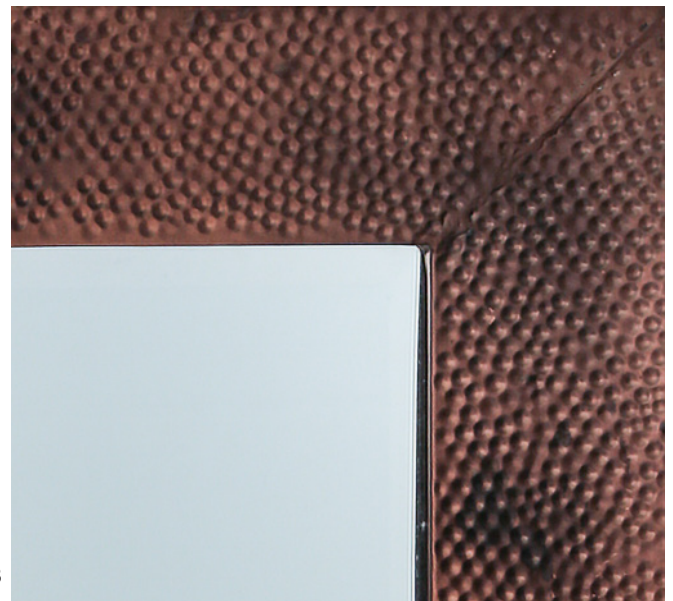

SKU: 12007/12005/12009
DIMENSIONS: 42X84/36X48/24X36
PACKAGE DIMENSIONS:
CUBIC METERS:
WEIGHT:
MATERIAL:
COLOR:
ORIGIN:
PRICING: 13H03A48116/ 13H01A59054/ 13H00A89028

INDUS DESIGN IMPORTS

1817 E. Rio Salado Pkwy. Tempe, AZ 85281
480-966-4685 www.IndusDesign.com