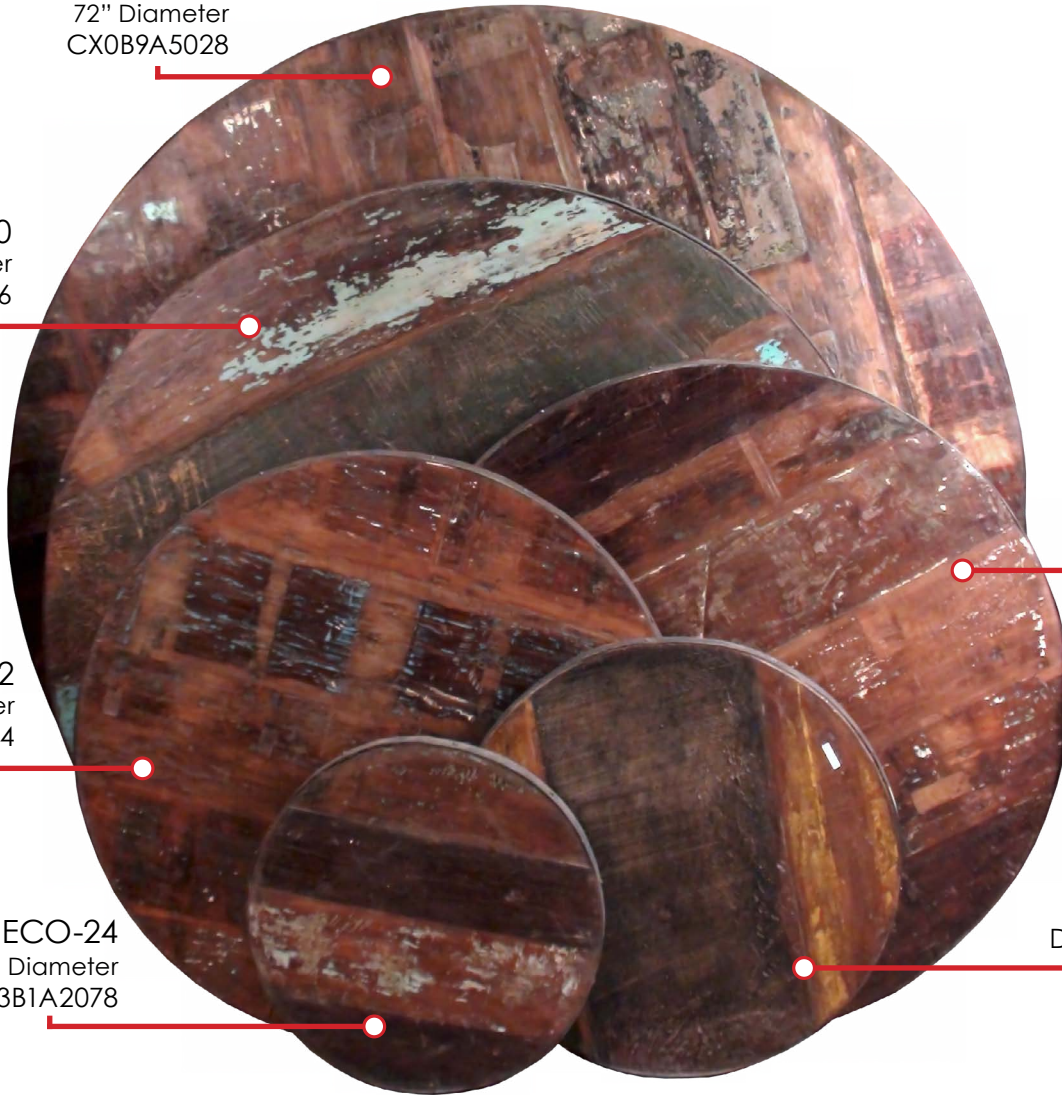

ECO TABLE TOP COLLECTION

*Price subject to change

#ECO-42x96
42"W x 96"H
C412B8A0046

#ECO-42x84
42"W x 84"H
14907A4952

#ECO-42x72
42"W x 72"H
G441B5A5064

#ECO-18x54
18"W x 54"H
D260B2A1018

#ECO-18x48
18"W x 48"H
D060B2A0045

ECO TABLE TOP COLLECTION

*Price subject to change

*Also available in this sizes

#ECO-36
36" Diameter
BF56B2A6586

#ECO-54
54" Diameter
E531B5A2545

#ECO-72
72" Diameter
CX0B9A5028

#ECO-60
60" Diameter
M551B5A9576

#ECO-42
42" Diameter
CB77B2A9564

#ECO-24
24" Diameter
BD43B1A2078

#ECO-48
48" Diameter
F211B4A2575

#ECO-30
30" Diameter
D250B1A9542

INDUS DESIGN IMPORTS

1817 E. Rio Salado Pkwy. Tempe, AZ 85281
480-966-4685 www.IndusDesign.com